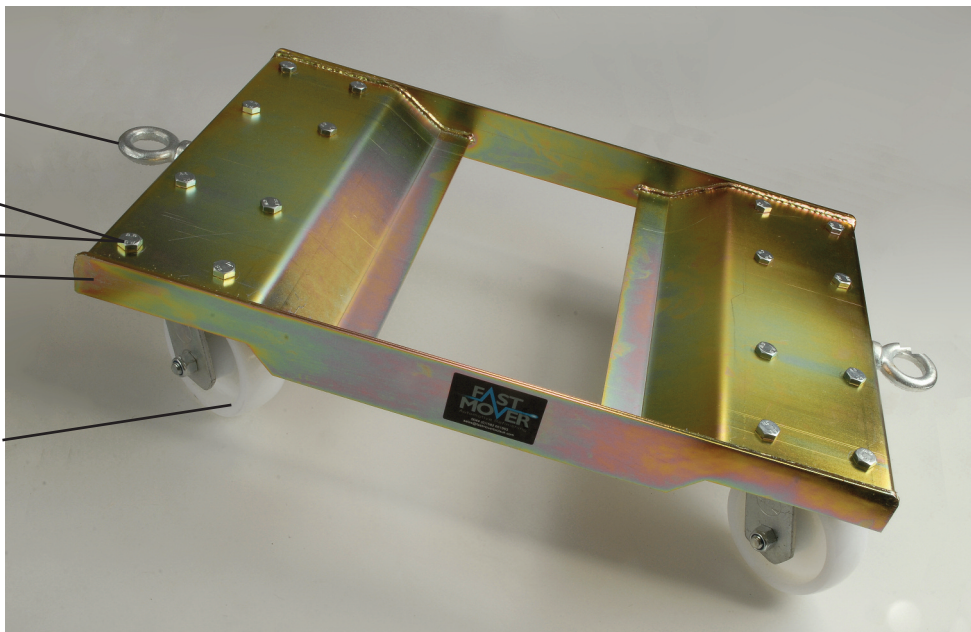

FMT330

Pair of Heavy Duty Wheel Skates

Model Overview

Specifications

Dimensions:	670L x 435W
Max Type Width:	400mm
Weight Capacity (SWL):	3600kg per Pair
Weight:	22.5kg per Unit

General Safety Information

- 1 Do not use if any part is damaged or broken.
- 2 Always ensure that all vehicle is securely attached to the skates using the correct equipment before pulling or pushing by any mechanical or manual means.
- 3 Do not operate if under the influence of drugs, alcohol or any other intoxicating medicine or substance.
- 4 Always operate on a smooth, level surface. Damage may occur to the skate or it's load if used on and uneven or broken surface.
- 5 Always be aware of other persons or obstacles or persons in your path or otherwise working in the area and understand the operators actions can have a direct or indirect effect on other persons.
- 6 Take care to use the correct jacking points for the particular vehicle when preparing to use these skates.
- 7 Not for use by children.
- 8 Overloading these skates or using them for any other purpose than that intended could lead to skate failure, potentially leading to property damage or even serious personal injury and crushing.
- 9 This skate is not for towing.

IMPORTANT Use on a smooth, level surface, damage to frame and casters may result if used on uneven or unstable ground.

FMT330 at a Glance

M16 Eyebolt

M10x25 Set Screw

M10 Nyloc

Dish Frame

125mm Heavy Duty Swivel Skate

FMT330

Pair of Heavy Duty Wheel Skates

Parts List

Packing List

2	FMT330/1	FMT330 Wheel Skate Frame
4	FMT300/2	M16 Dynamo Eye Bolt
4	M16N	M16 Nyloc
32	M10 x 25	M10 x 25mm Set Screw
32	M10N	M10 Nyloc
8	FMT331	125mm Heavy Duty Nylon Swivel Caster