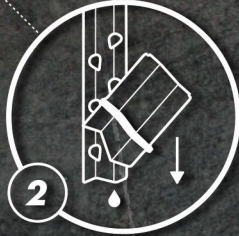

TO SAVE PAINT
AND PIGMENTS!